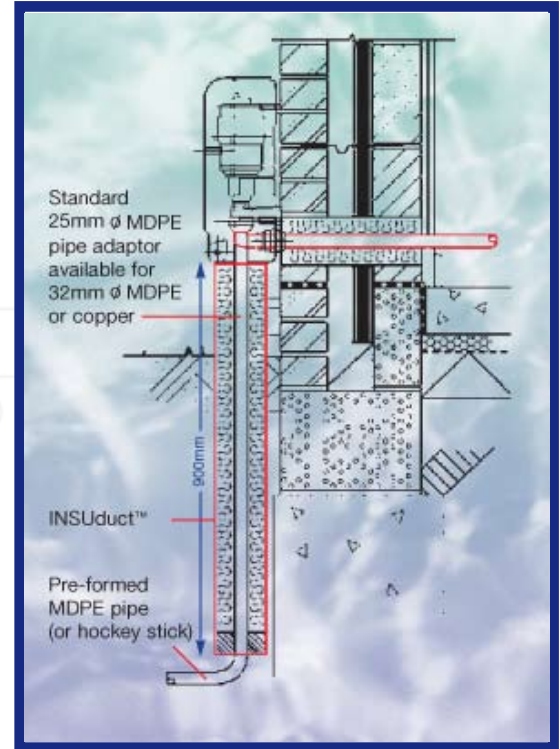

INSUduct™ Pipe Protection System PRODUCT REF: 910008

- For new supplies ● For water pipe repairs ● For caravan sites
- For urban regeneration and lead pipe replacement
- Exceeds Water Regulation Guideline G4.4-.12
- Fully compatible with Groundbreaker ● Quick and simple to install
- Fully compliant with DETR guidelines and Water Regulations for frost protection
- Can be used for any single or dual pipe installation
- New bellmouth fitting for climbing systems

Use a 90 degree elbow or hockey stick to take the water supply through the wall and plumb to internal pipework (control valve required)

WITH GROUNDBREAKER

WITHOUT GROUNDBREAKER