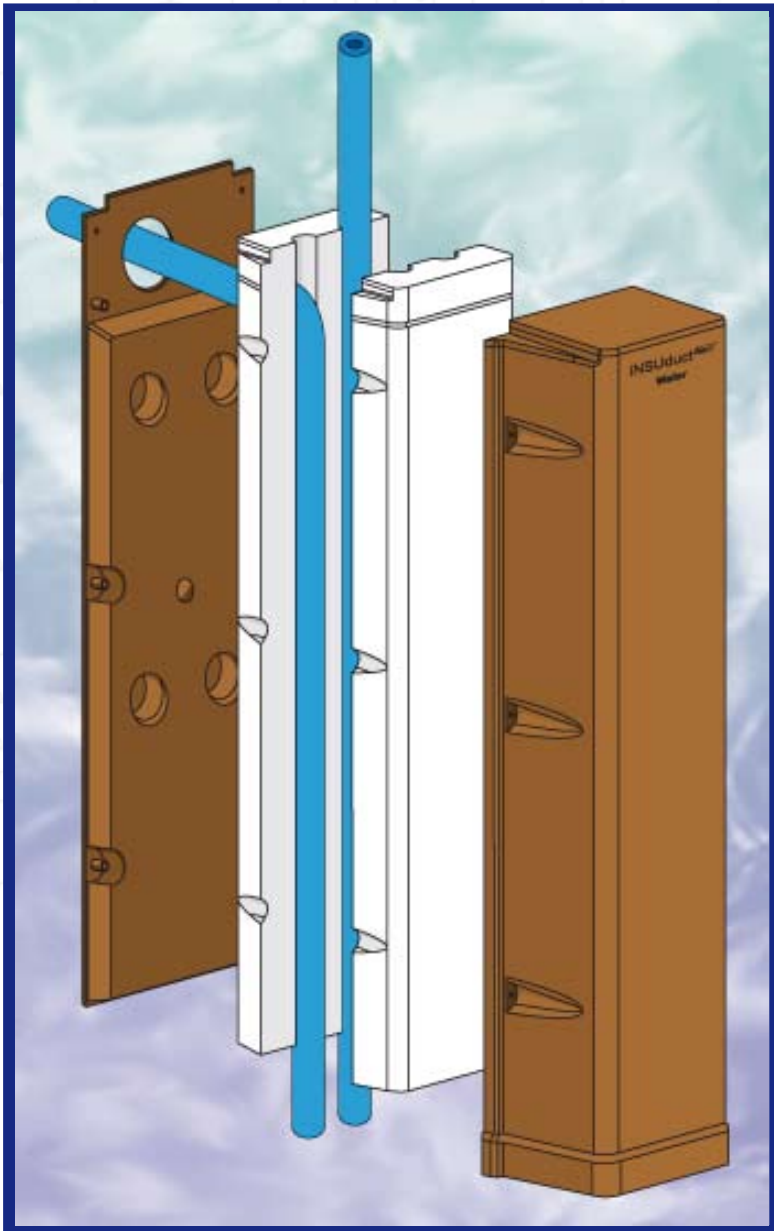

INSUduct™ Pipe Protection System PRODUCT REF: 910008

- For new supplies ● For water pipe repairs ● For caravan sites
- For urban regeneration and lead pipe replacement
- Exceeds Water Regulation Guideline G4.4-.12
- Fully compatible with Groundbreaker ● Quick and simple to install
- Fully compliant with DETR guidelines and Water Regulations for frost protection
- Can be used for any single or dual pipe installation
- New bellmouth fitting for climbing systems

Use a 90 degree elbow or hockey stick to take the water supply through the wall and plumb to internal pipework (control valve required)

WITH GROUNDBREAKER

WITHOUT GROUNDBREAKER