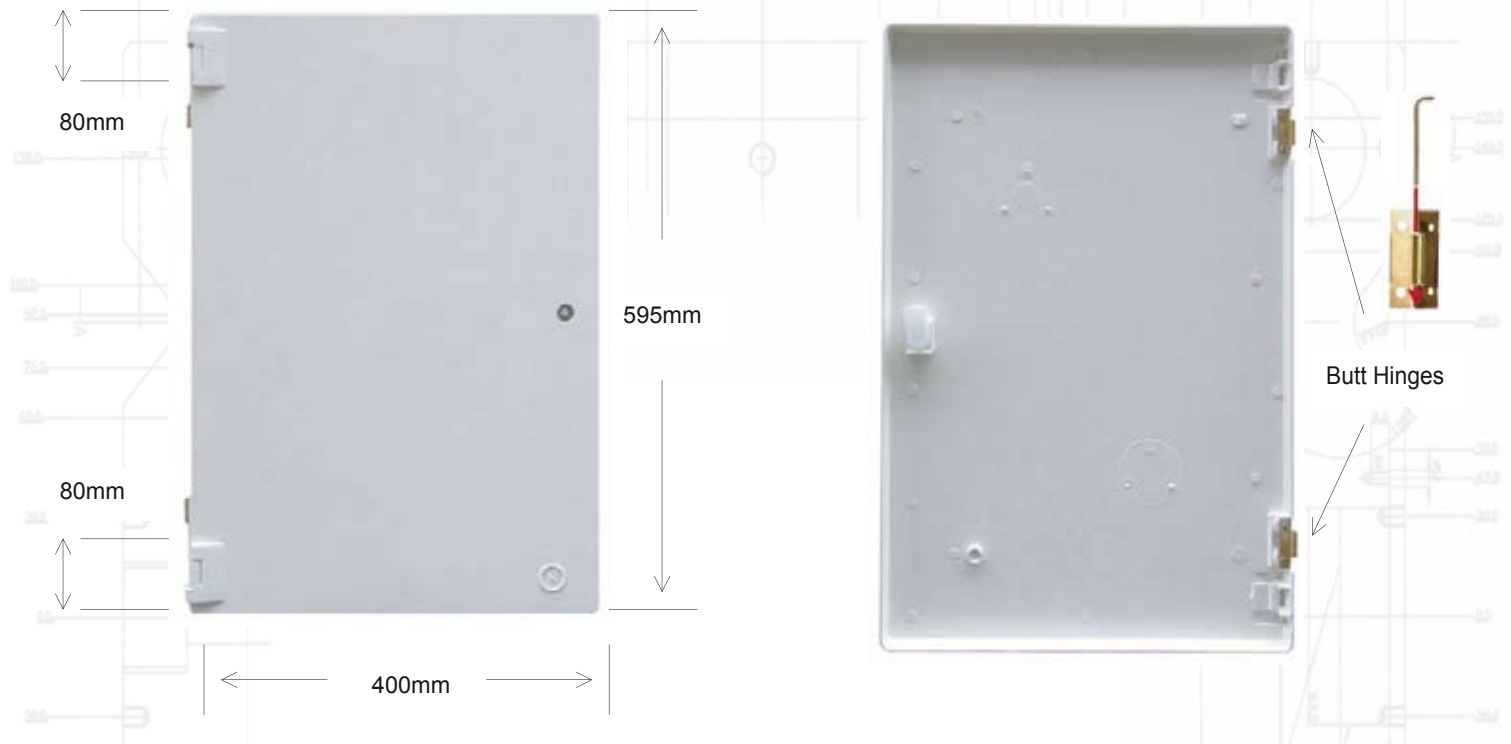

**MODEL REF: M30021**

**PRODUCT CODE: IS0014**

**REPLACEMENT DOOR FOR THE OBSOLETE  
SURFACE MOUNTED ELECTRIC METER BOX**

Supplied with hinges.

**FITTING INSTRUCTIONS:**

Remove the damaged door by removing the pins that hold together the halves of the hinge that are attached to the meter box and the halves of the hinge that are attached to the door.

To fit the new door, align the hinges on the door against the hinges on the meter box and push the fixing pins through the hinges parts to hold them together.

Visit [meterboxes.co.uk](http://meterboxes.co.uk) for information about our range of meter boxes and replacement parts