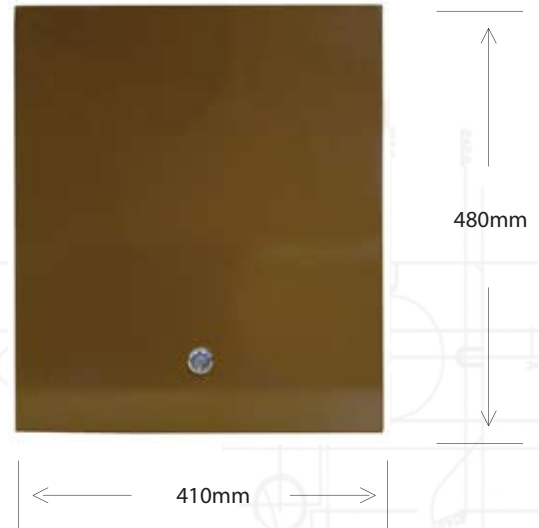

Mitras
Composites (UK) Ltd
Innovation in composite design

**ALUMINIUM
SEMI-BURIED GAS
METER BOX LIDS**

MODEL REF: 910004
PRODUCT CODE: IS5004

MODEL REF: 910005
PRODUCT CODE: IS5005

FITTING INSTRUCTIONS:

Attach flange of lid to the back of the plastic meter box with the fixings provided.