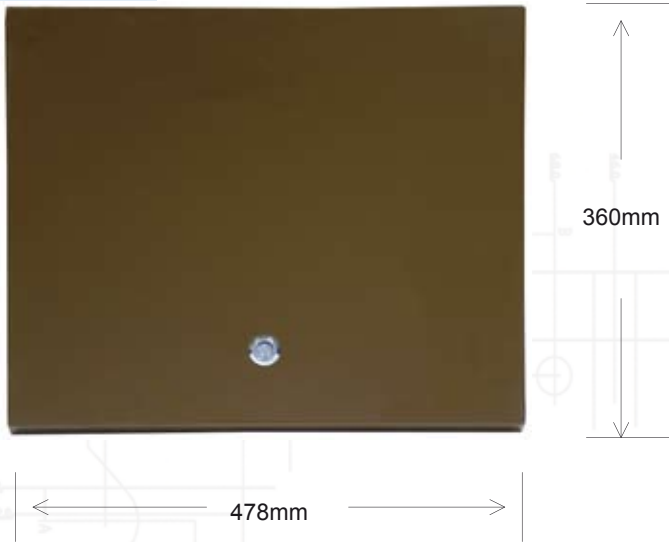

Mitras
Composites (UK) Ltd
Innovation in composite design

**ALUMINIUM
SEMI-BURIED GAS
METER BOX LIDS**

MODEL REF: 910004
PRODUCT CODE: IS5004

MODEL REF: 910005
PRODUCT CODE: IS5005

FITTING INSTRUCTIONS:

Attach flange of lid to the back of the plastic meter box with the fixings provided.