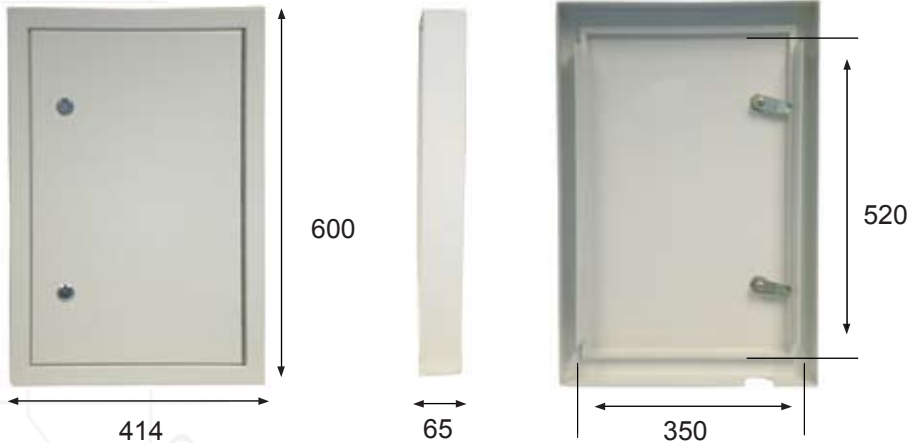

MANUFACTURED IN ALUMINIUM, POLYESTER POWDER COATED IN WHITE

MODEL REF: 910001

PRODUCT CODE: IS5001

UNIVERSAL OVER-BOX

The universal over-box is fixed to the brickwork surrounding the existing meter box using the screws and rawlplugs provided.

MODEL REF: 910002

PRODUCT CODE: IS5002

ARCHITRAVE OVER-BOX

The architrave over-box is fixed to the inside of the existing meter box using the screws provided.

MODEL REF: 910003

PRODUCT CODE: IS5003

GAS METER COVER