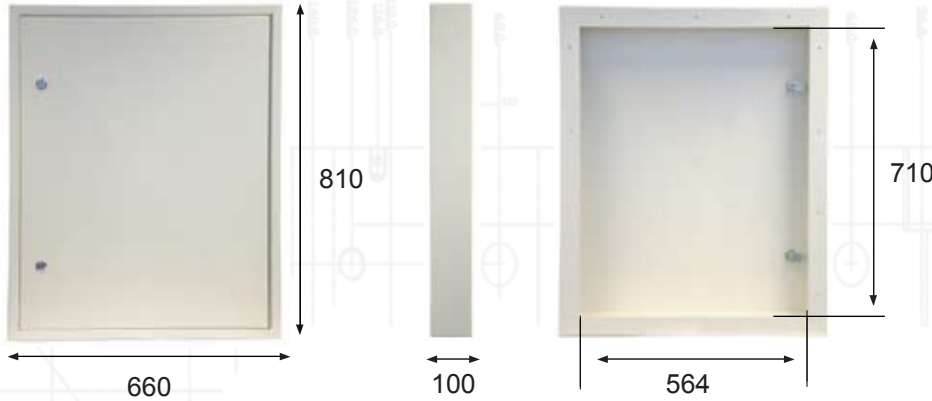

MANUFACTURED IN ALUMINIUM, POLYESTER POWDER COATED IN WHITE

MODEL REF: 910001

PRODUCT CODE: IS5001

UNIVERSAL OVER-BOX

The universal over-box is fixed to the brickwork surrounding the existing meter box using the screws and rawlplugs provided.

MODEL REF: 910002

PRODUCT CODE: IS5002

ARCHITRAVE OVER-BOX

The architrave over-box is fixed to the inside of the existing meter box using the screws provided.

MODEL REF: 910003

PRODUCT CODE: IS5003

GAS METER COVER